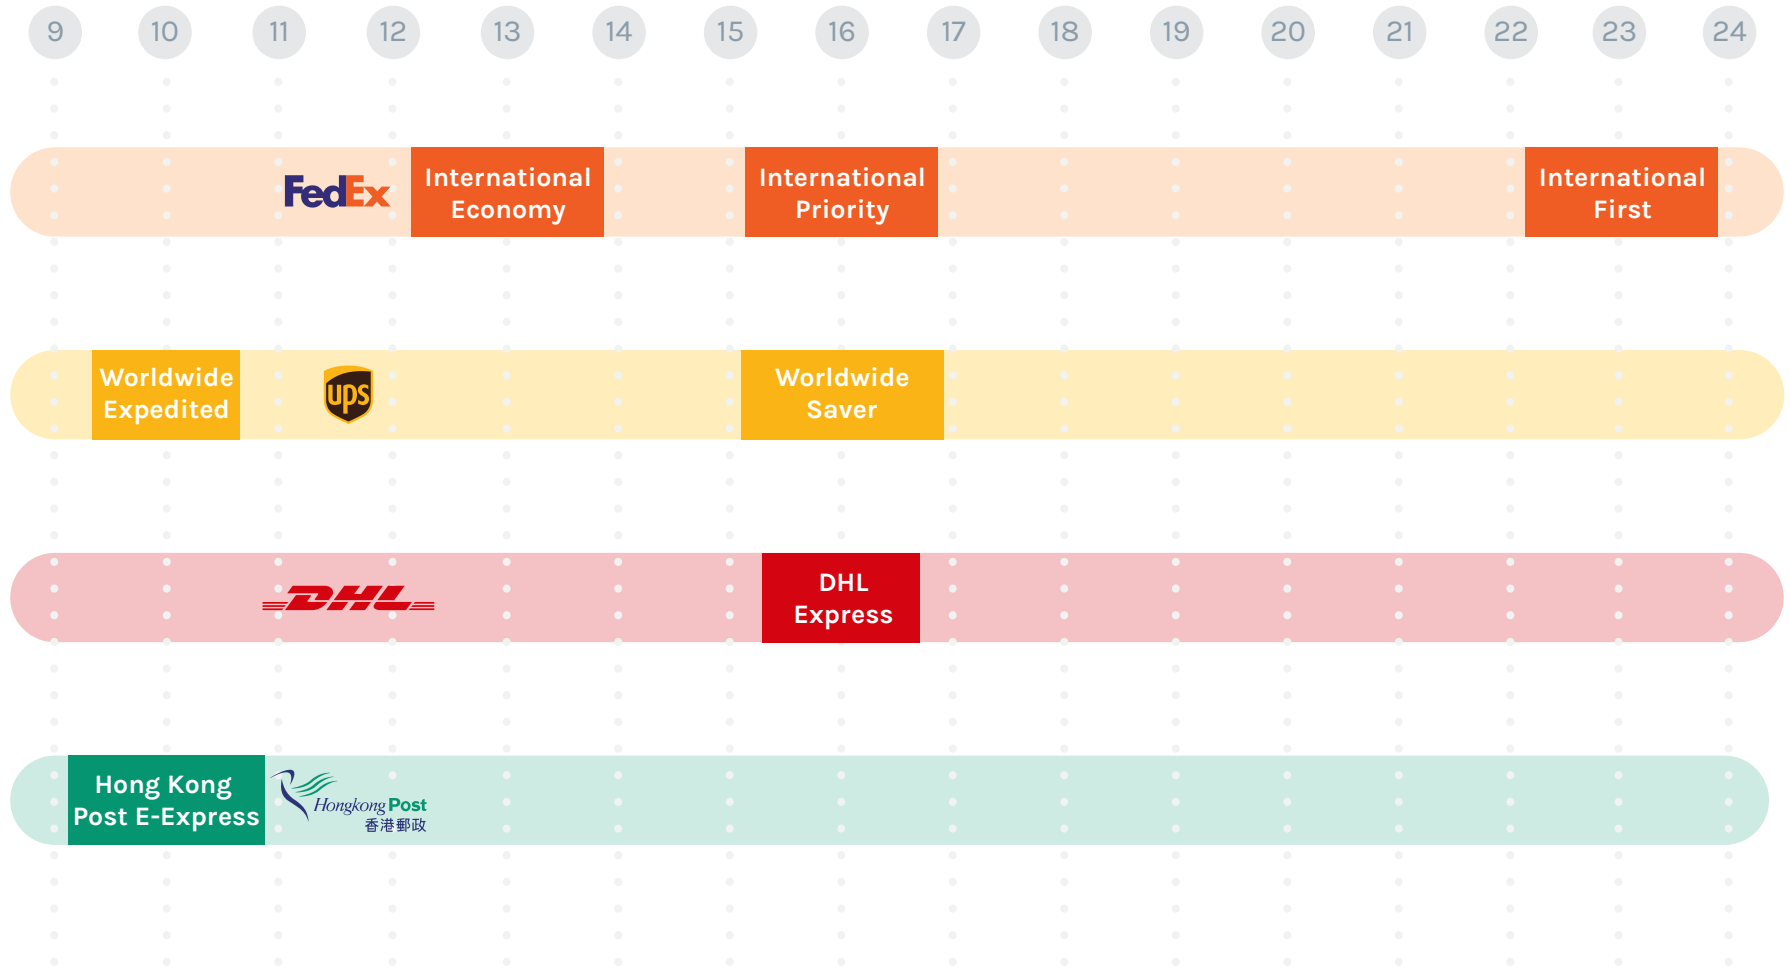

December

2019 Hong Kong Holiday Shipping Deadlines

Recommended send-by dates to deliver packages on time for the holidays.

December

2019 Hong Kong Holiday Shipping Deadlines

Recommended send-by dates to deliver packages on time for the holidays.