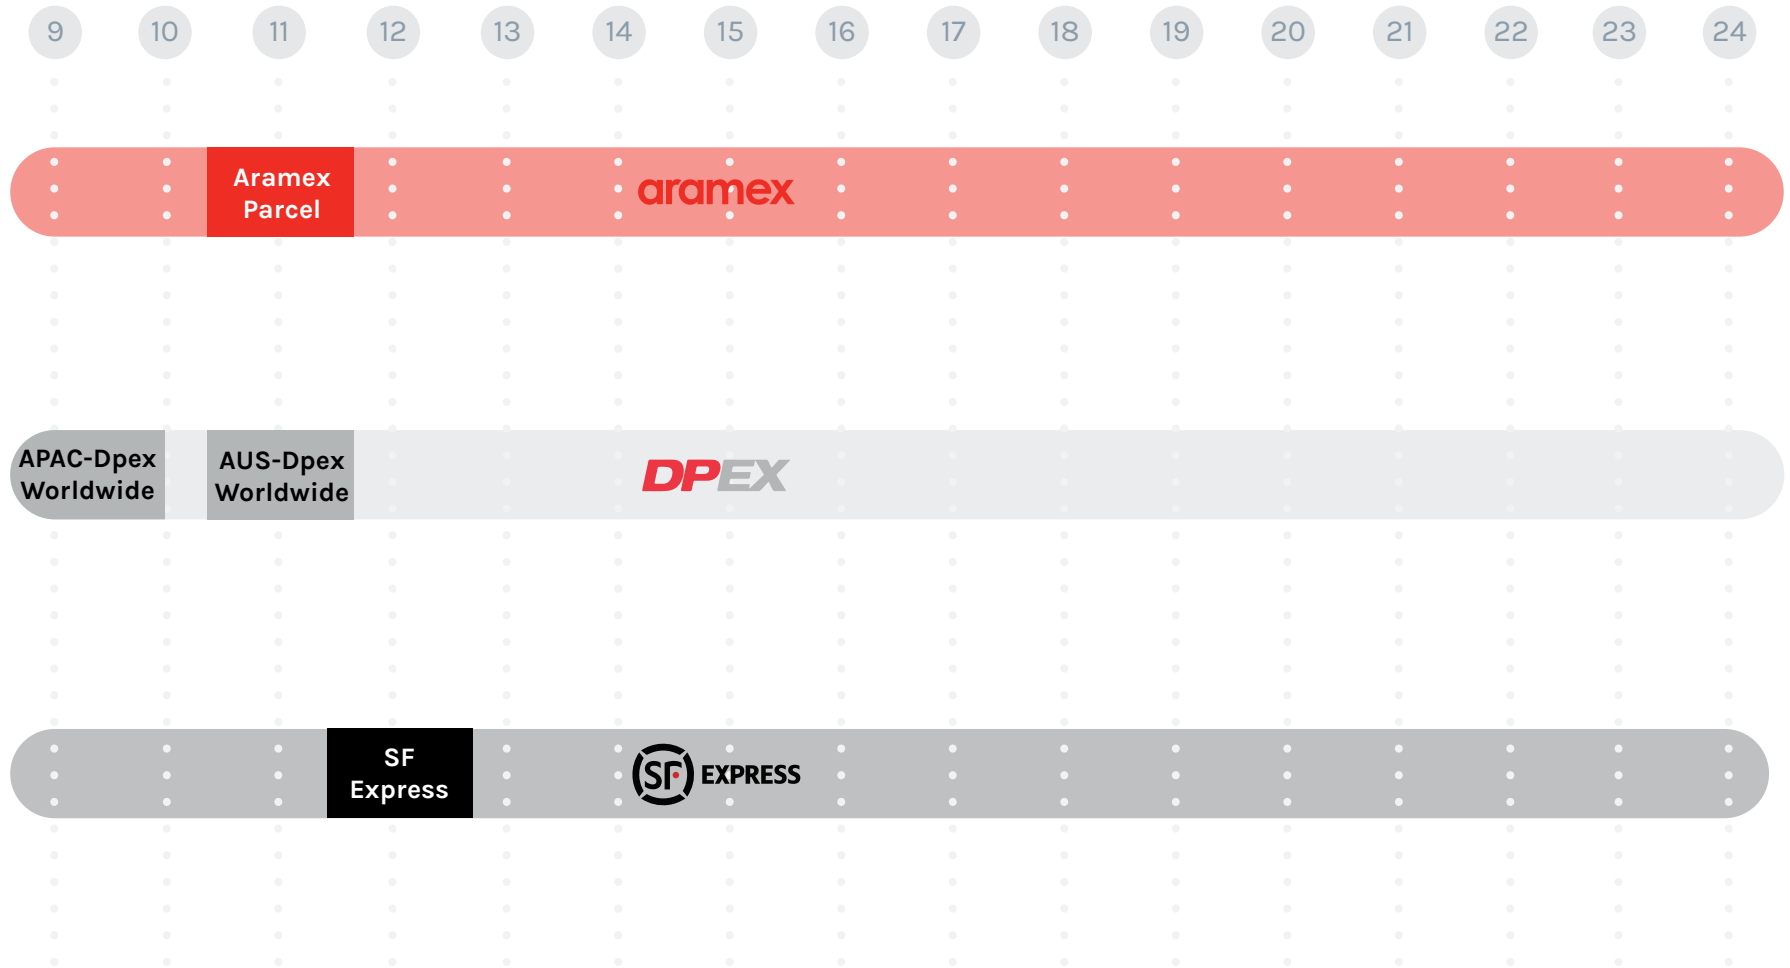

December

2019 Hong Kong Holiday Shipping Deadlines

Recommended send-by dates to deliver packages on time for the holidays.

December

2019 Hong Kong Holiday Shipping Deadlines

Recommended send-by dates to deliver packages on time for the holidays.