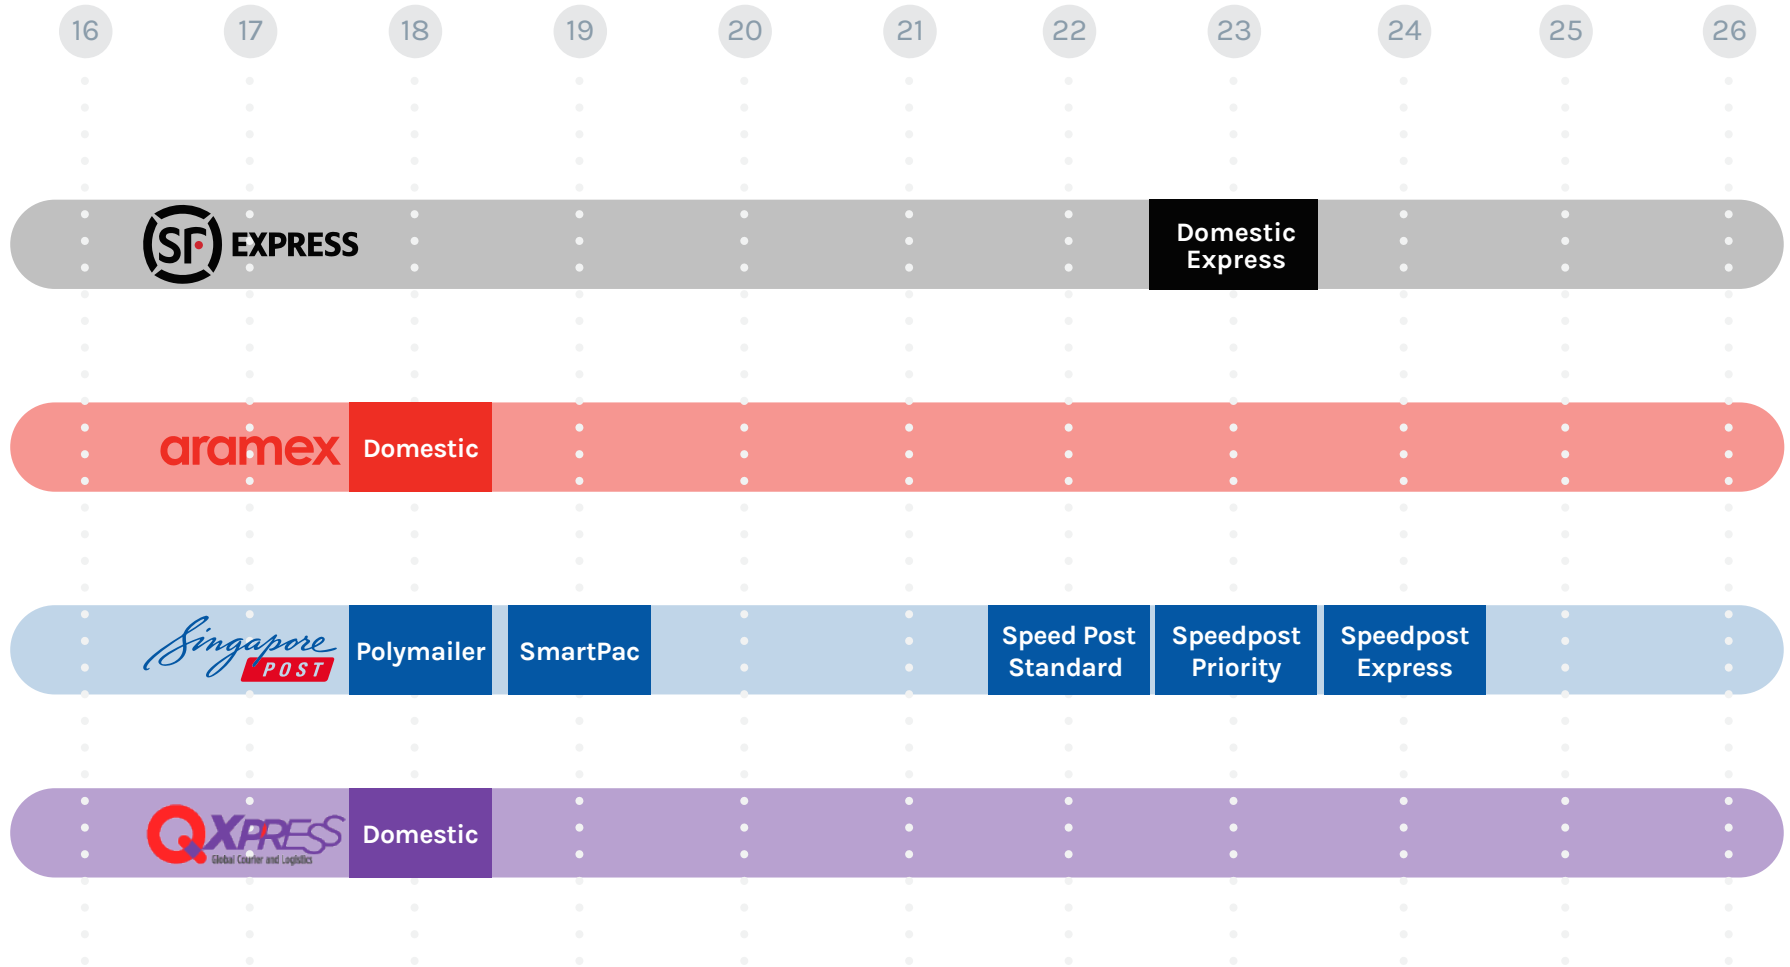

# December

## 2019 Domestic Holiday Shipping Deadlines for Singapore

Recommended send-by dates to deliver packages on time for the holidays.