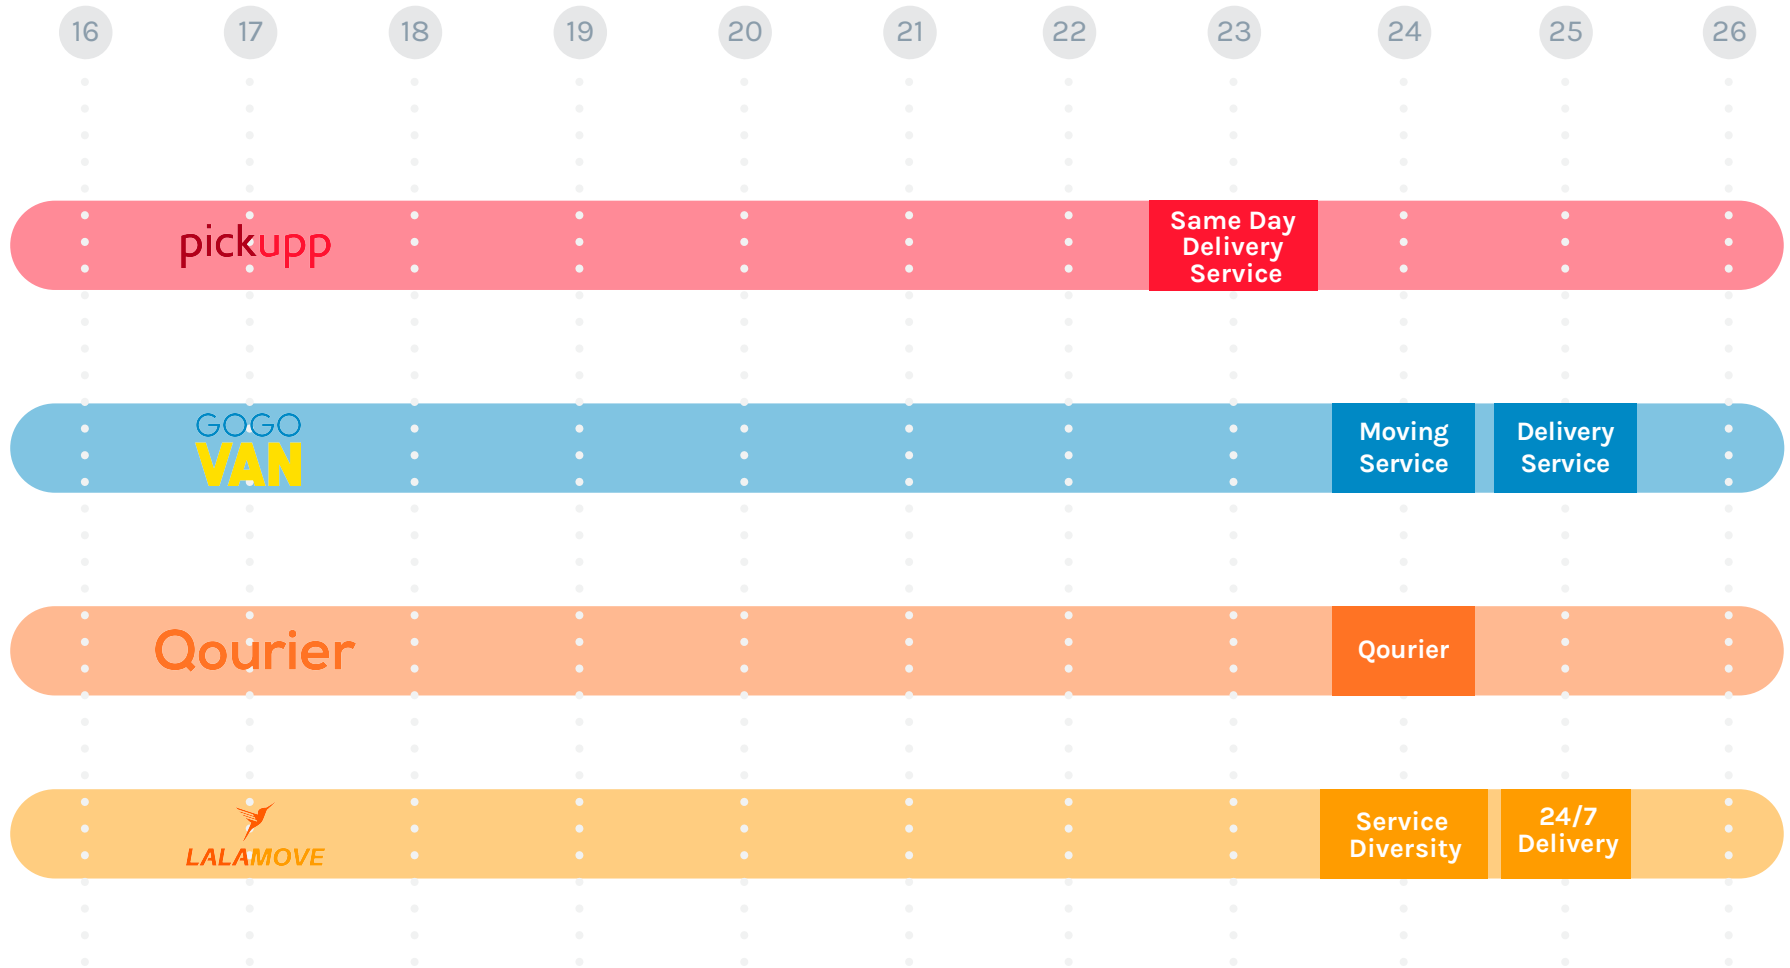

December

2019 Same Day Holiday Shipping Deadlines for Singapore

Recommended send-by dates to deliver packages on time for the holidays.