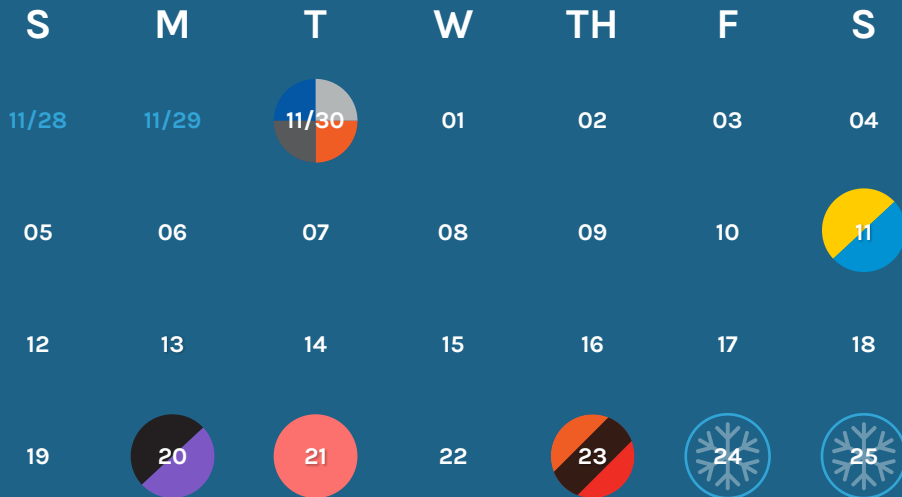

2021 Holiday Shipping Deadlines for Singapore*

Recommended send-by dates to deliver packages on time for the holidays.

December

*Predicted cutoff dates based on 2020 FedEx, DHL, DPEX, Aramex, New Zealand Post, Singapore Post, Direct Link, Qxpress, UPS, Ninja Van, and J&T Express Holiday Shipping Deadlines.